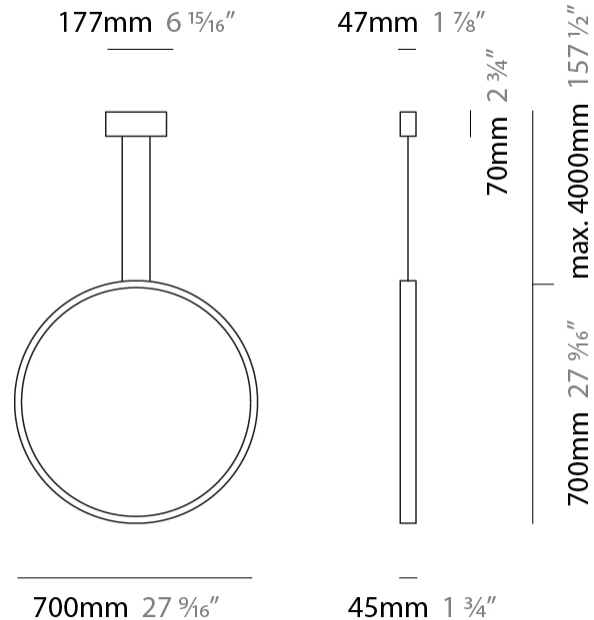

GENERAL

Series: Assolo _____
Brand: Cini & Nils _____
Division: Design _____
Mounting Type: Suspension _____
Mounting Location: Ceiling _____
Subcategory: Ambient _____

PHYSICAL

Shape: Round _____
Diameter (mm): 700 _____
Diameter (in): 27 ⁹/₁₆ _____
Width (mm): 45 _____
Width (in): 1 ³/₄ _____
Height (mm): 700 _____
Height (in): 27 ⁹/₁₆ _____
Max. Overall Height (mm): 4700 _____
Max. Overall Height (in): 185 ¹/₁₆ _____
Light Distribution: Indirect _____
Weight (kg): 5.4 _____
Weight (lbs): 11.9 _____
Fixture Finish: WHI / BLK / MGD _____
Fixture Material: Aluminum _____

ELECTRICAL

Lamp Type: LED _____
Input Wattage (W): 27 _____
Total Output Wattage (W): 25 _____
Dimming: Tri-Mode (Non-Dimming and Phase Dimming (120Vac only and 0-10V Dimming) _____
Driver Included: Yes _____
Driver Location: Integrated _____
Driver Type: Constant Current - Universal _____
Driver Class: Class 2 _____
Input Voltage (V): 120 - 277 _____
Constant Current (MA): 700 _____

LED

Number of LEDs: 1 _____
Color Temperature (°K): 2800 _____
Nominal Lumen (lm): 2900 _____
CRI: >90 CRI _____
Lamp Life (hrs): 50000 _____

OPTICAL

RATINGS AND CERTIFICATIONS

Certified By: Certified for North American Standards _____
IP rating: IP20 _____